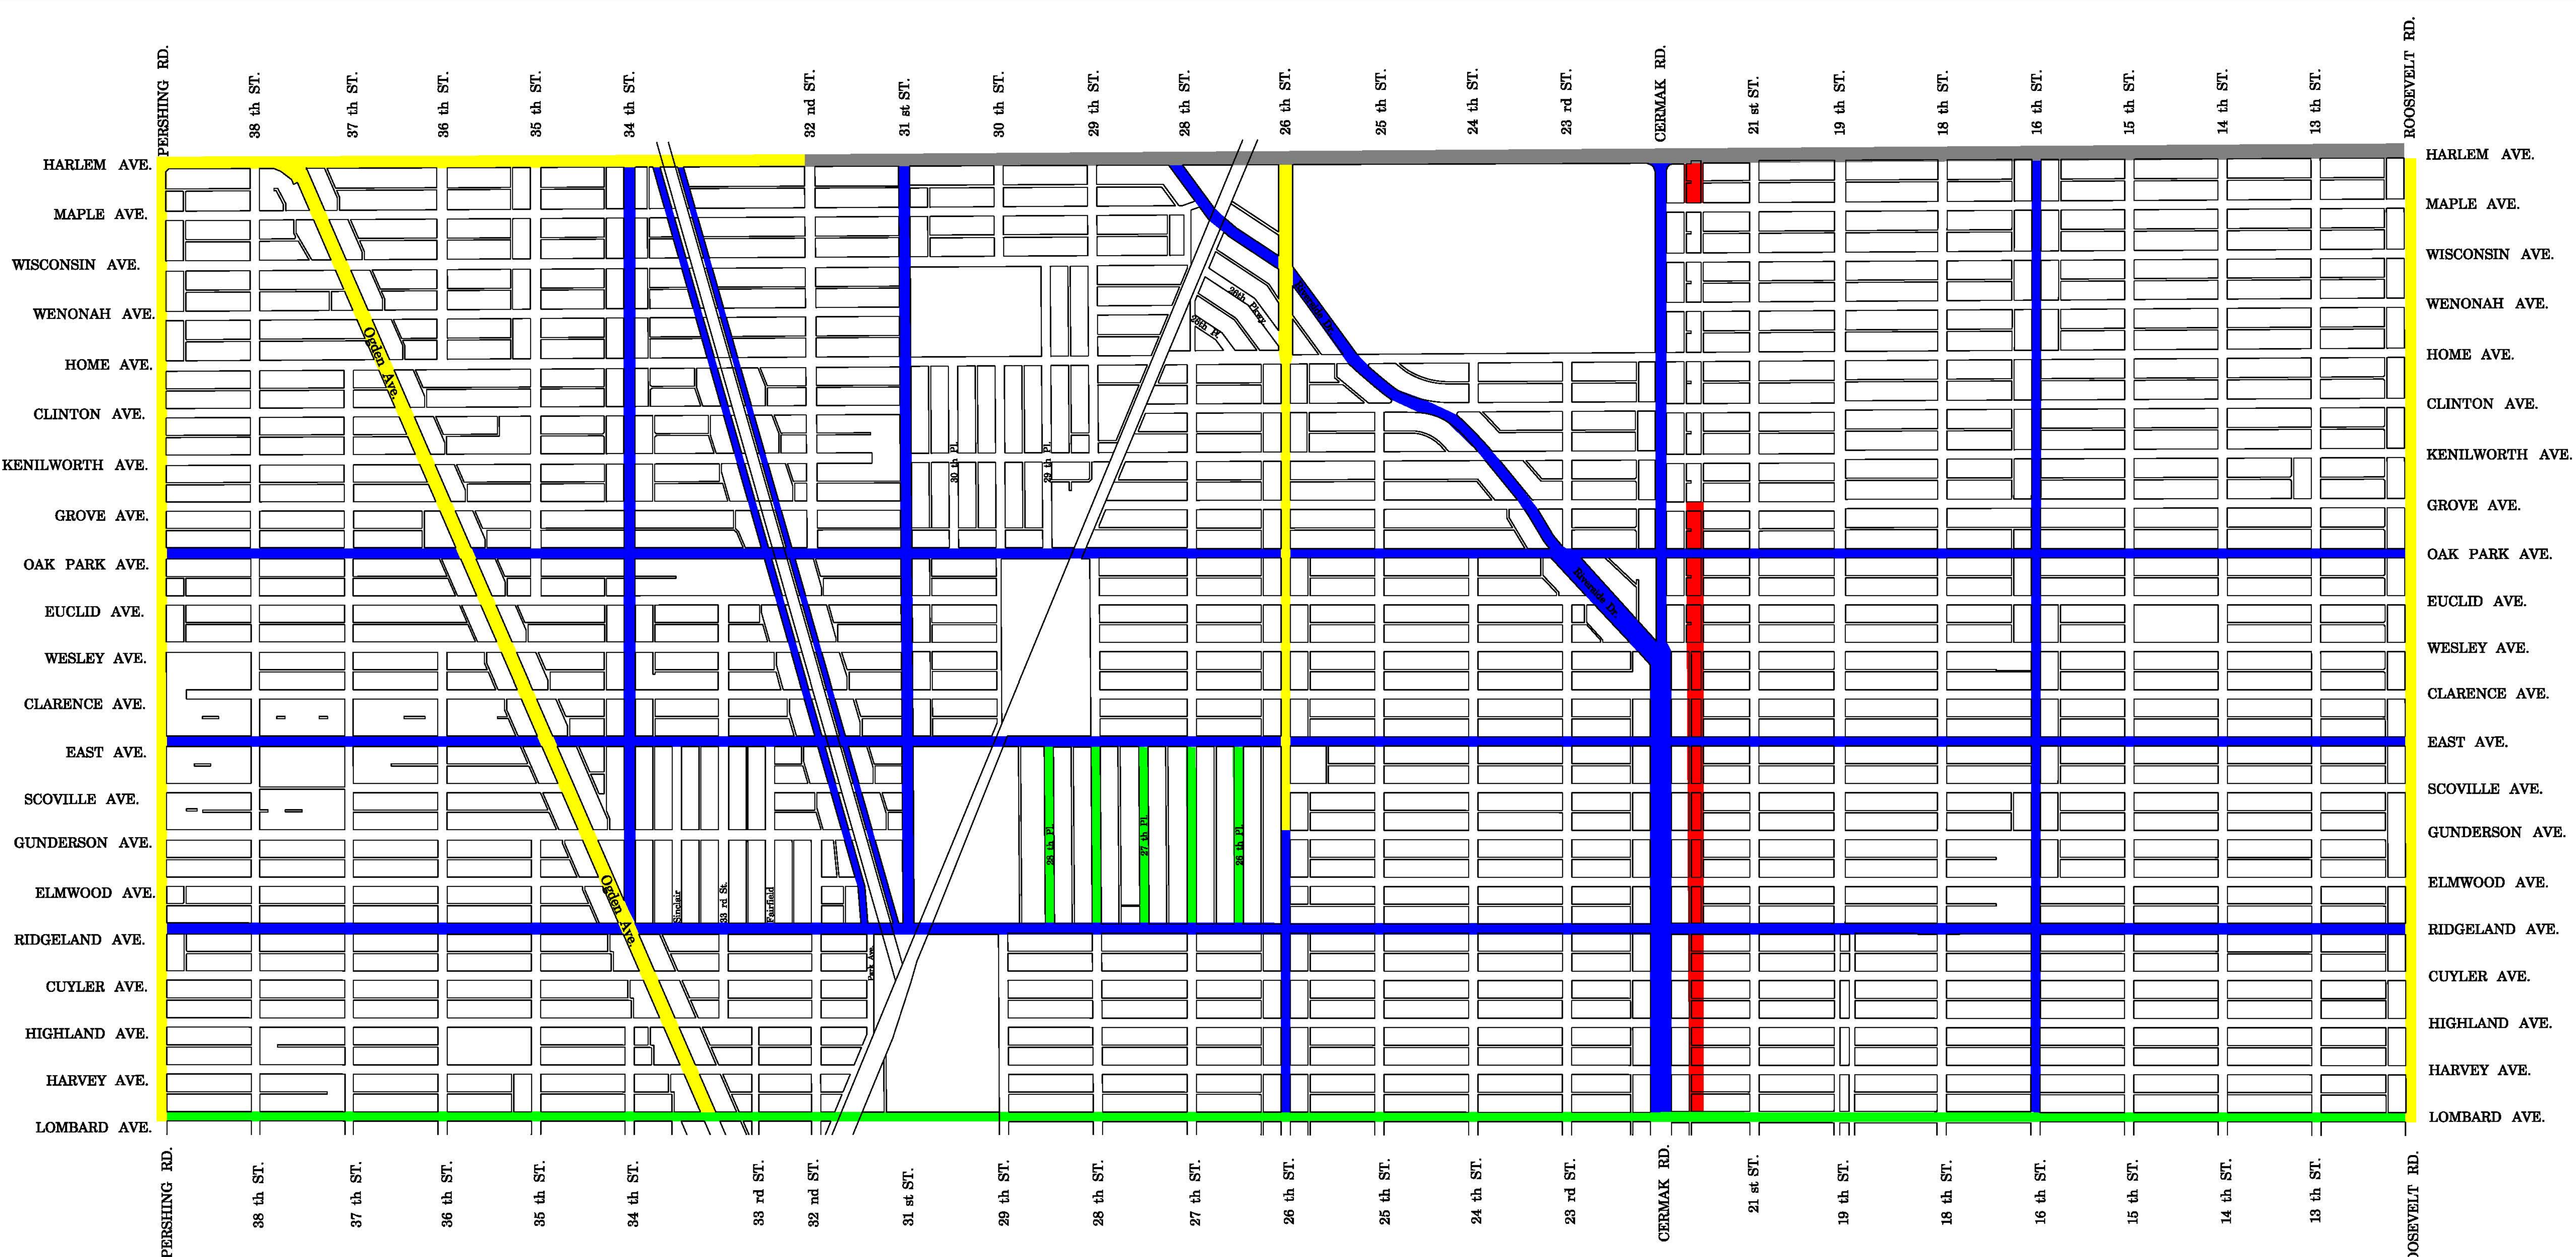

PLOT DATE = 6/14/2010
 FILE NAME = C:\Nvps and Exhibits\Speed Limit map 2010.dgn
 PLOT TIME = 10:43:40 AM

City-wide Speed Limit Map

NTS

- 15 mph posted (Vacin Fairway)
- 20 mph posted
- 25 mph posted
- 25 mph
- 30 mph posted
- 35 mph posted

City-wide Speed Limit Map

DATE	TOTAL SHEETS	SHEET NO.
6/14/2010	----	----