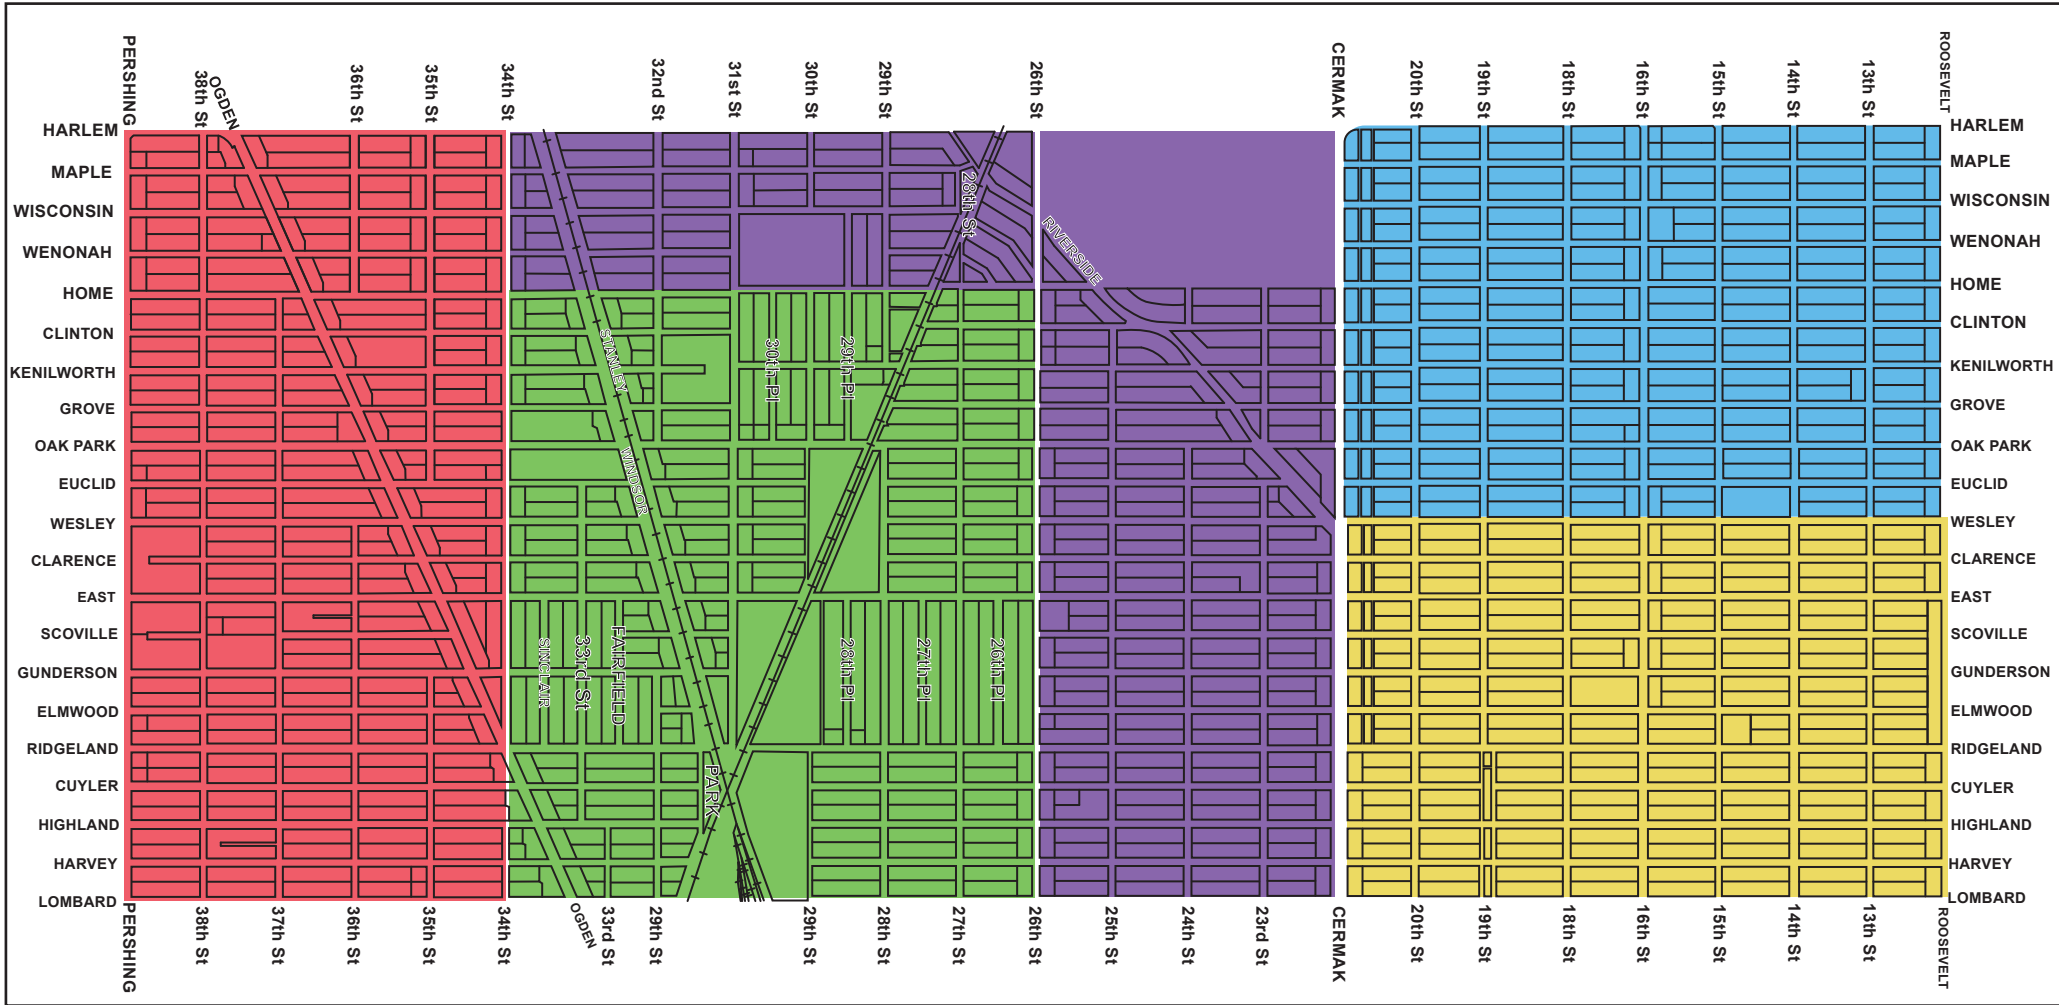

Waste Collection Days - Dias de Coleccion de Basura

LEGEND:

- MONDAY**
- TUESDAY**
- WEDNESDAY**
- THURSDAY**
- FRIDAY**
- CITY BLOCK OUTLINES**
- RAILROADS**

Disclaimer: This map is for reference only. Data provided is derived from multiple sources. The City of Berwyn disclaims all responsibility for the accuracy or completeness of the data shown herein. Sources: Waste Collection Days and City Block Outlines- The City of Berwyn. Railroads - Illinois Department of Transportation