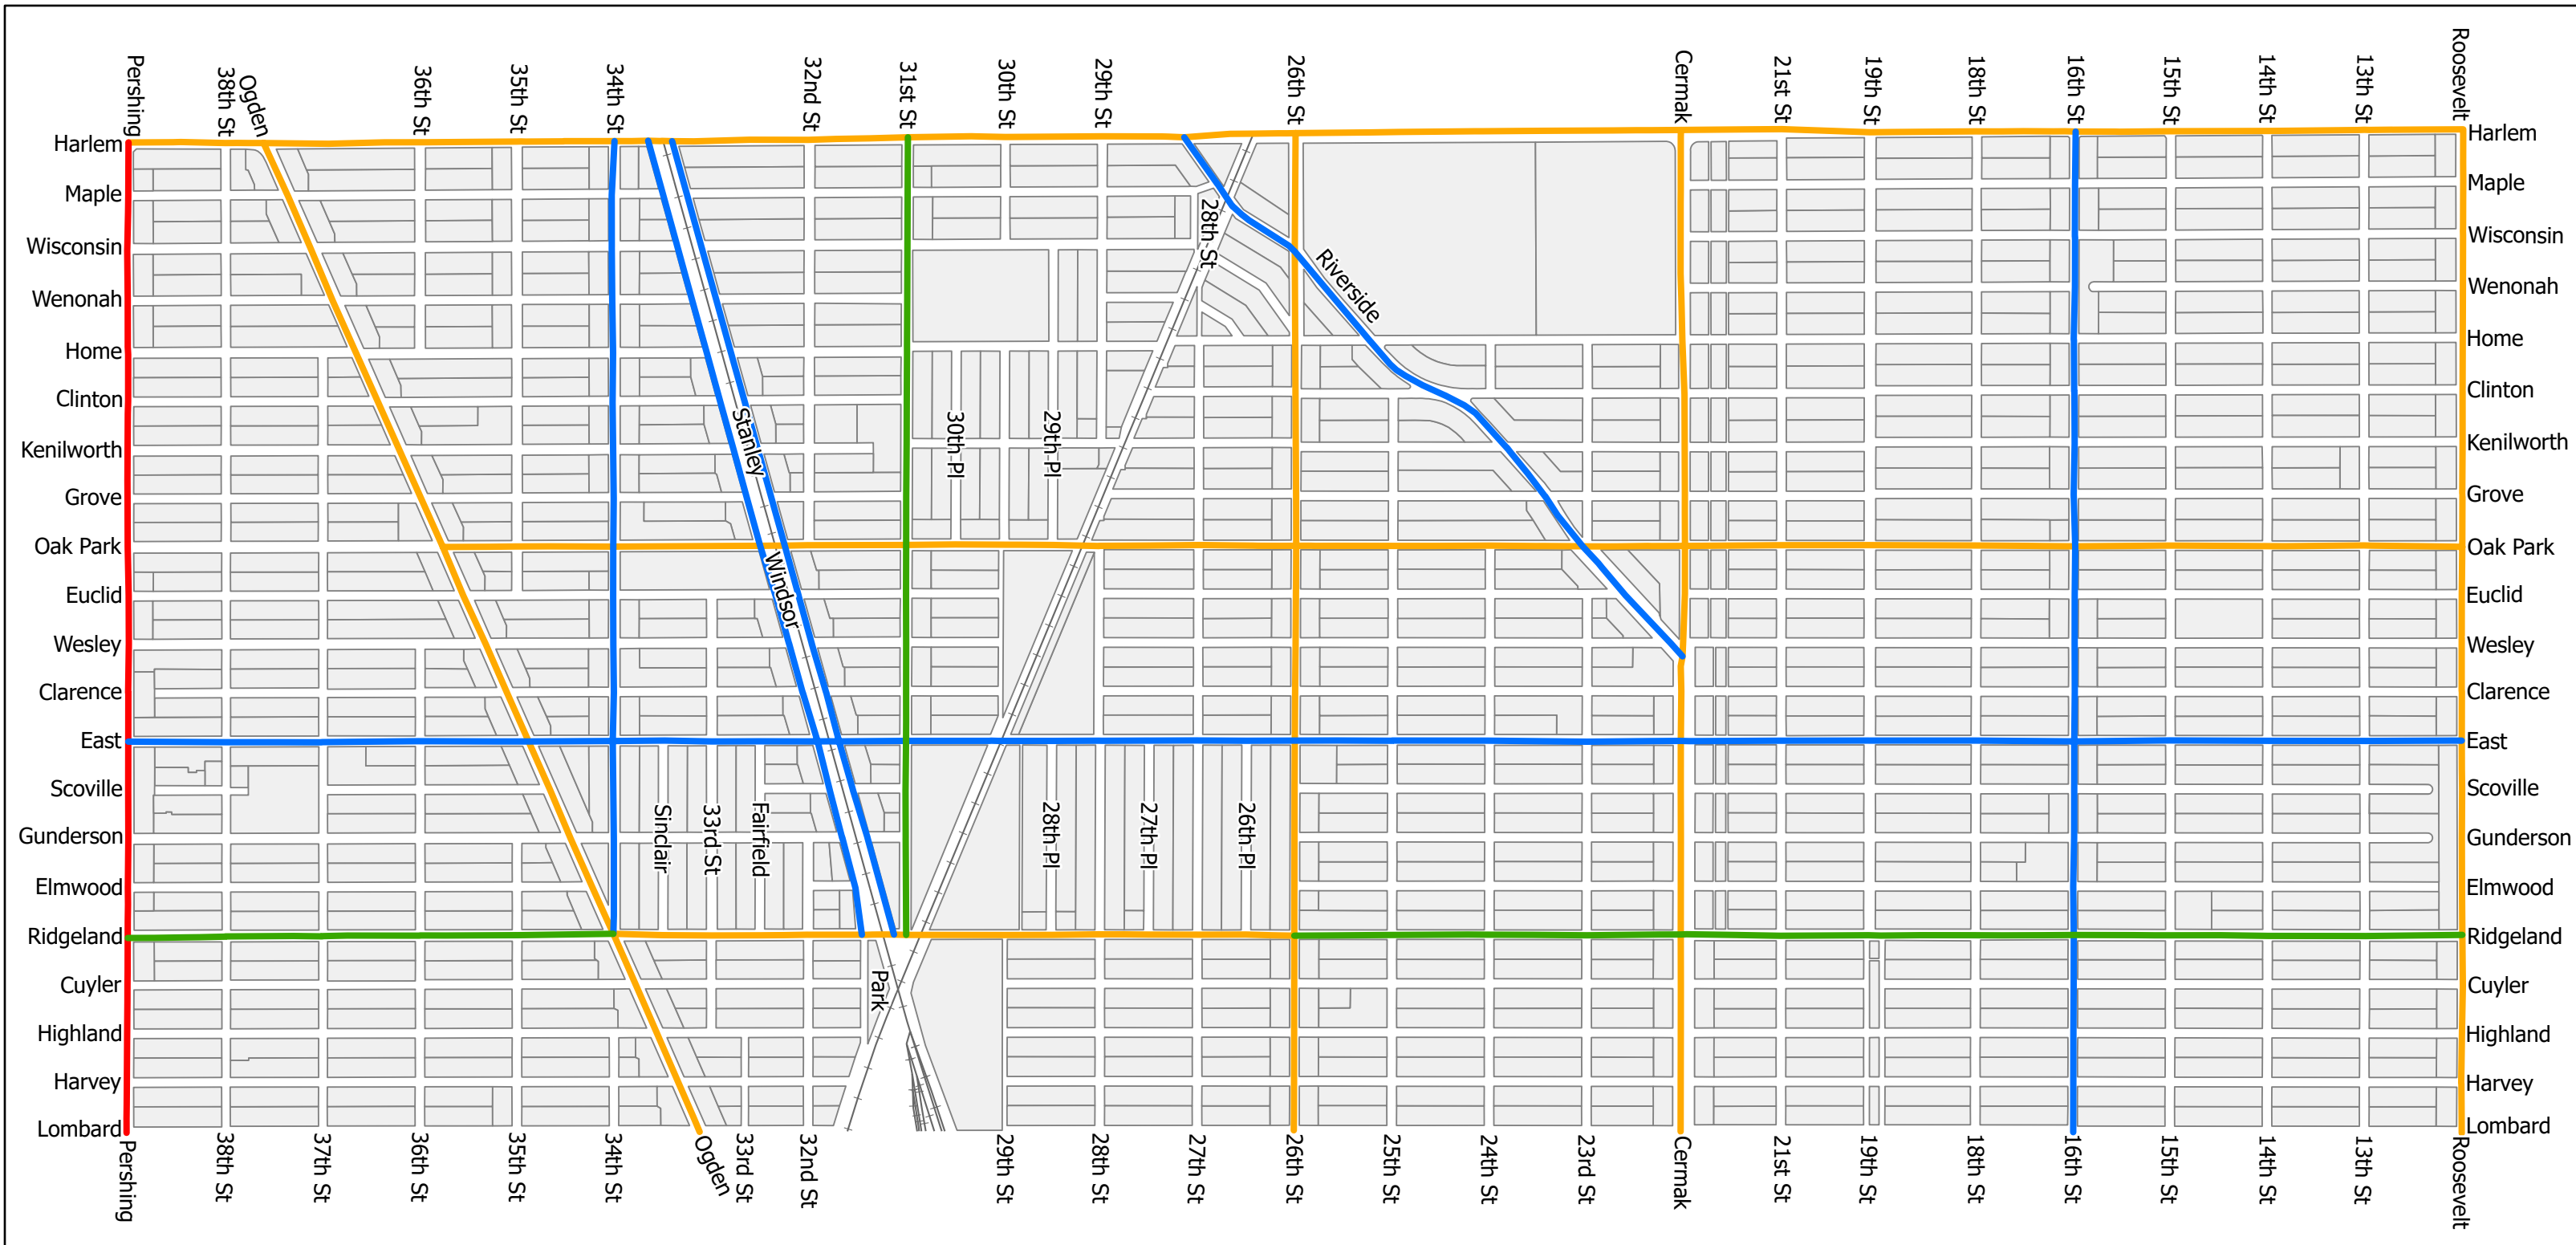

Berwyn Roadway Jurisdictions - Jurisdicción de Carreteras

Legend

- State Route
- State Route with Maintenance Agreement
- Cook County Route under Maintenance Agreement
- FAU Route under Berwyn Jurisdiction
- Railroads
- City Block Outlines

Disclaimer: This map is for reference only. Data provided is derived from multiple sources. The City of Berwyn disclaims all responsibility for the accuracy or completeness of the data shown herein.

Sources: Roadways and Railroads - Illinois Department of Transportation. Road Jurisdictions - Novotny Engineering. City Block Outlines - The City of Berwyn's Engineering Department