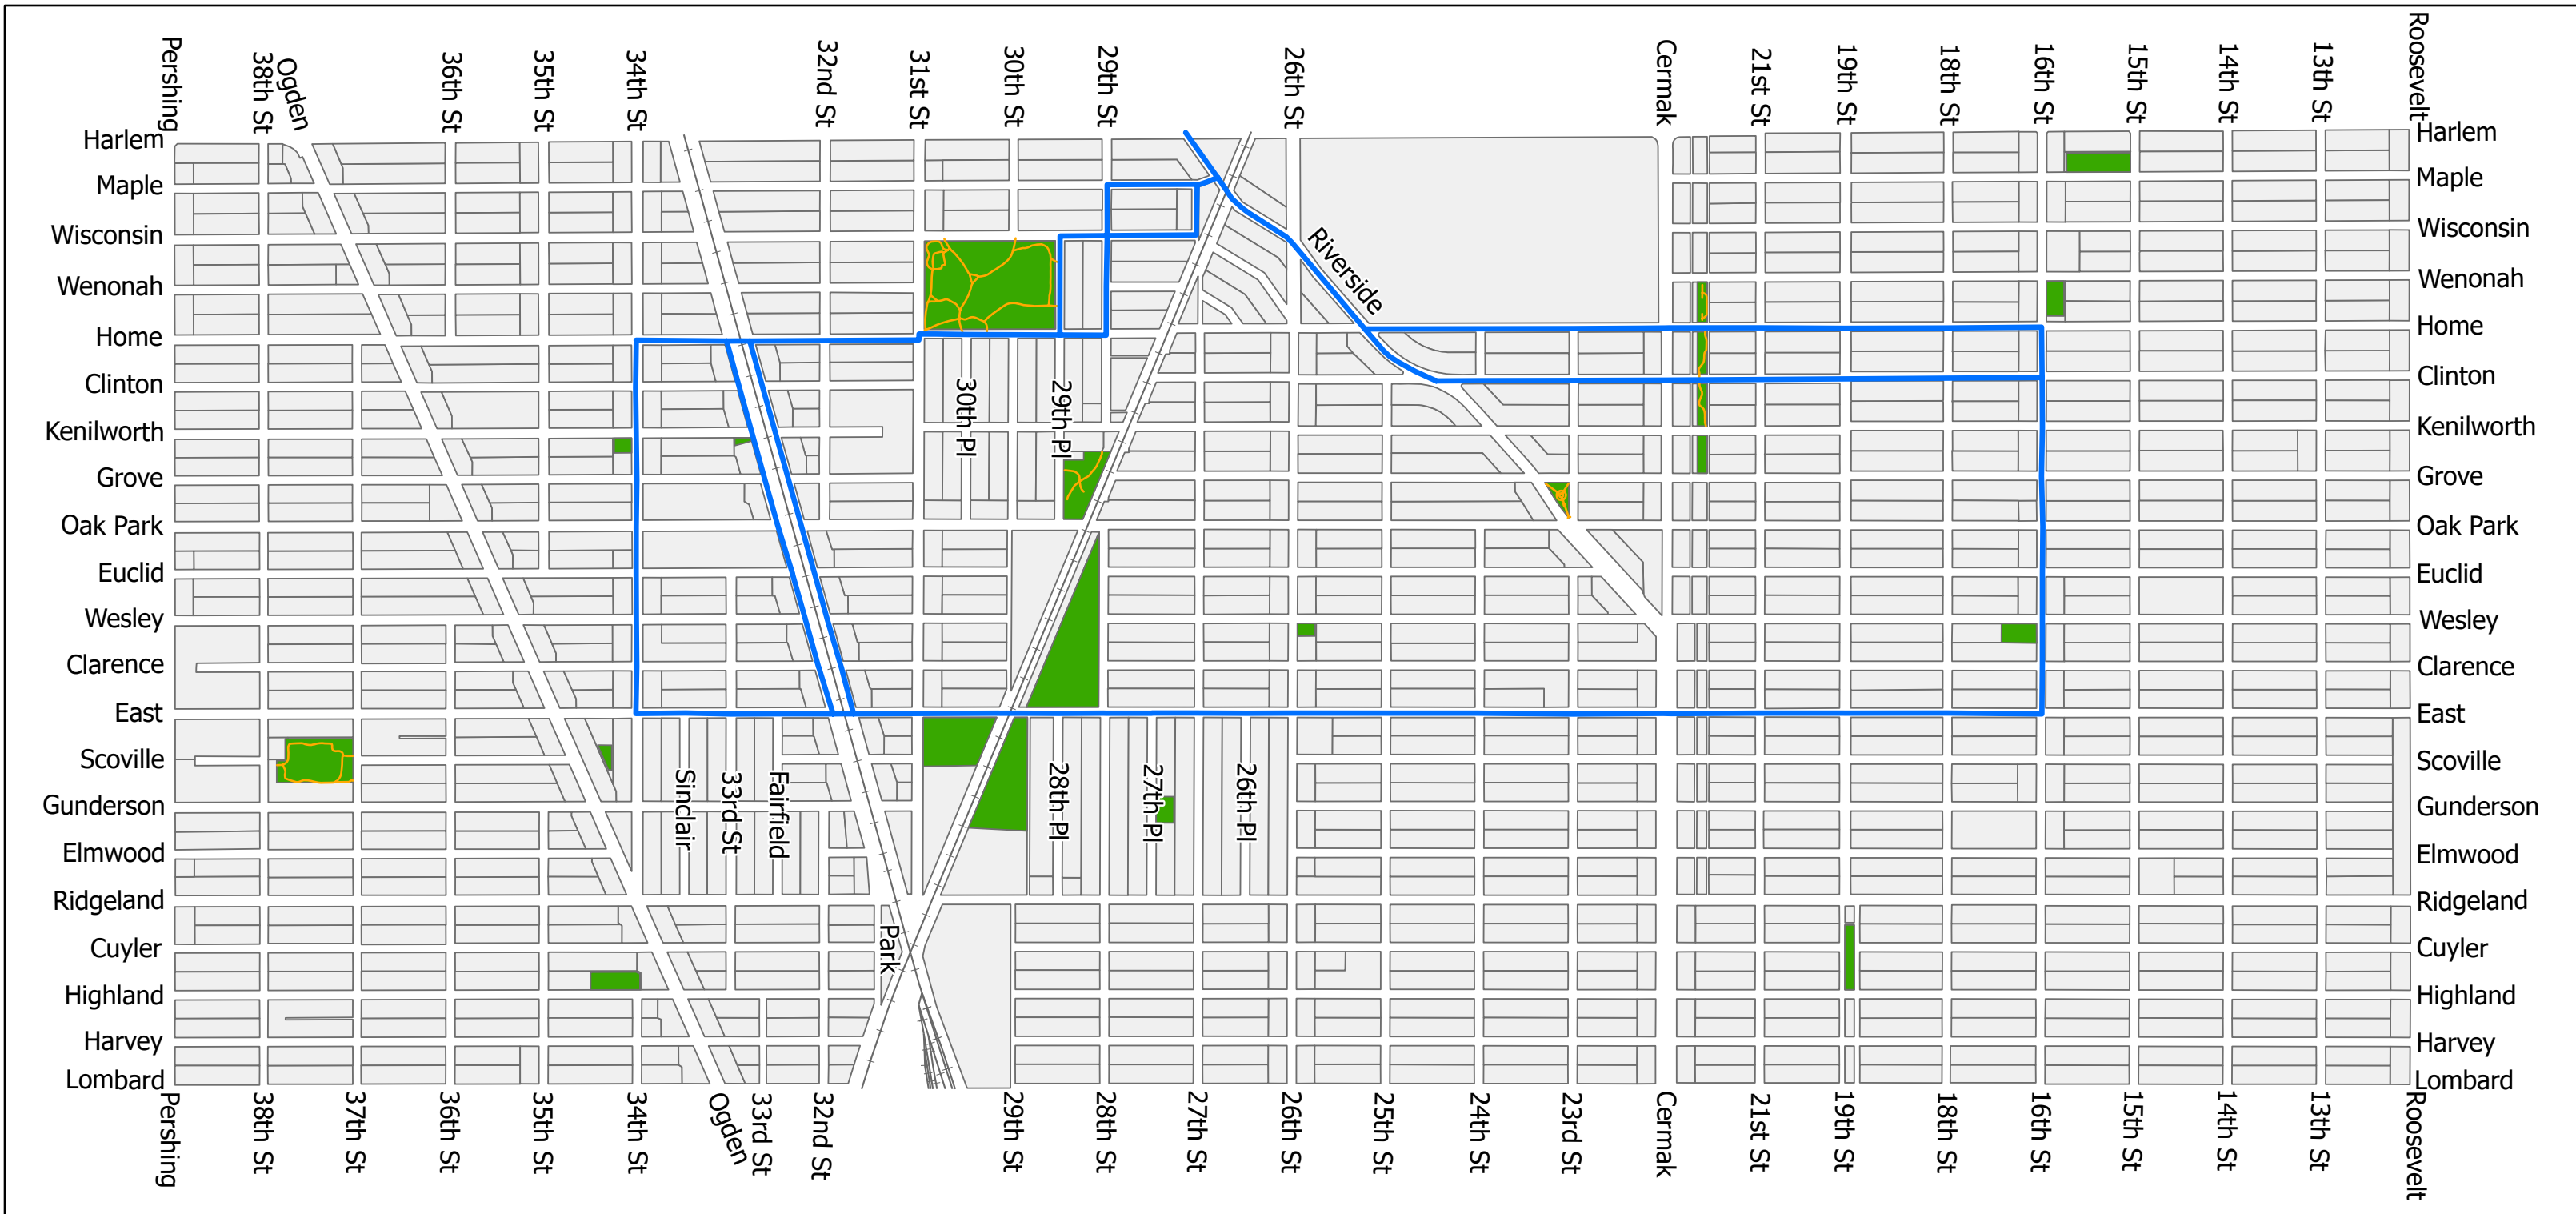

# Berwyn's Bicycle Network - Red de Bicicletas

## Legend

-  Bike Route
-  Multiuse Path
-  Railroads
-  City Parks
-  City Block Outlines

Disclaimer: This map is for reference only. Data provided is derived from multiple sources. The City of Berwyn disclaims all responsibility for the accuracy or completeness of the data shown herein.

Sources: Bike Route, Multiuse Path, City Parks, City Block Outlines - The City of Berwyn.  
Railroads - Illinois Department of Transportation