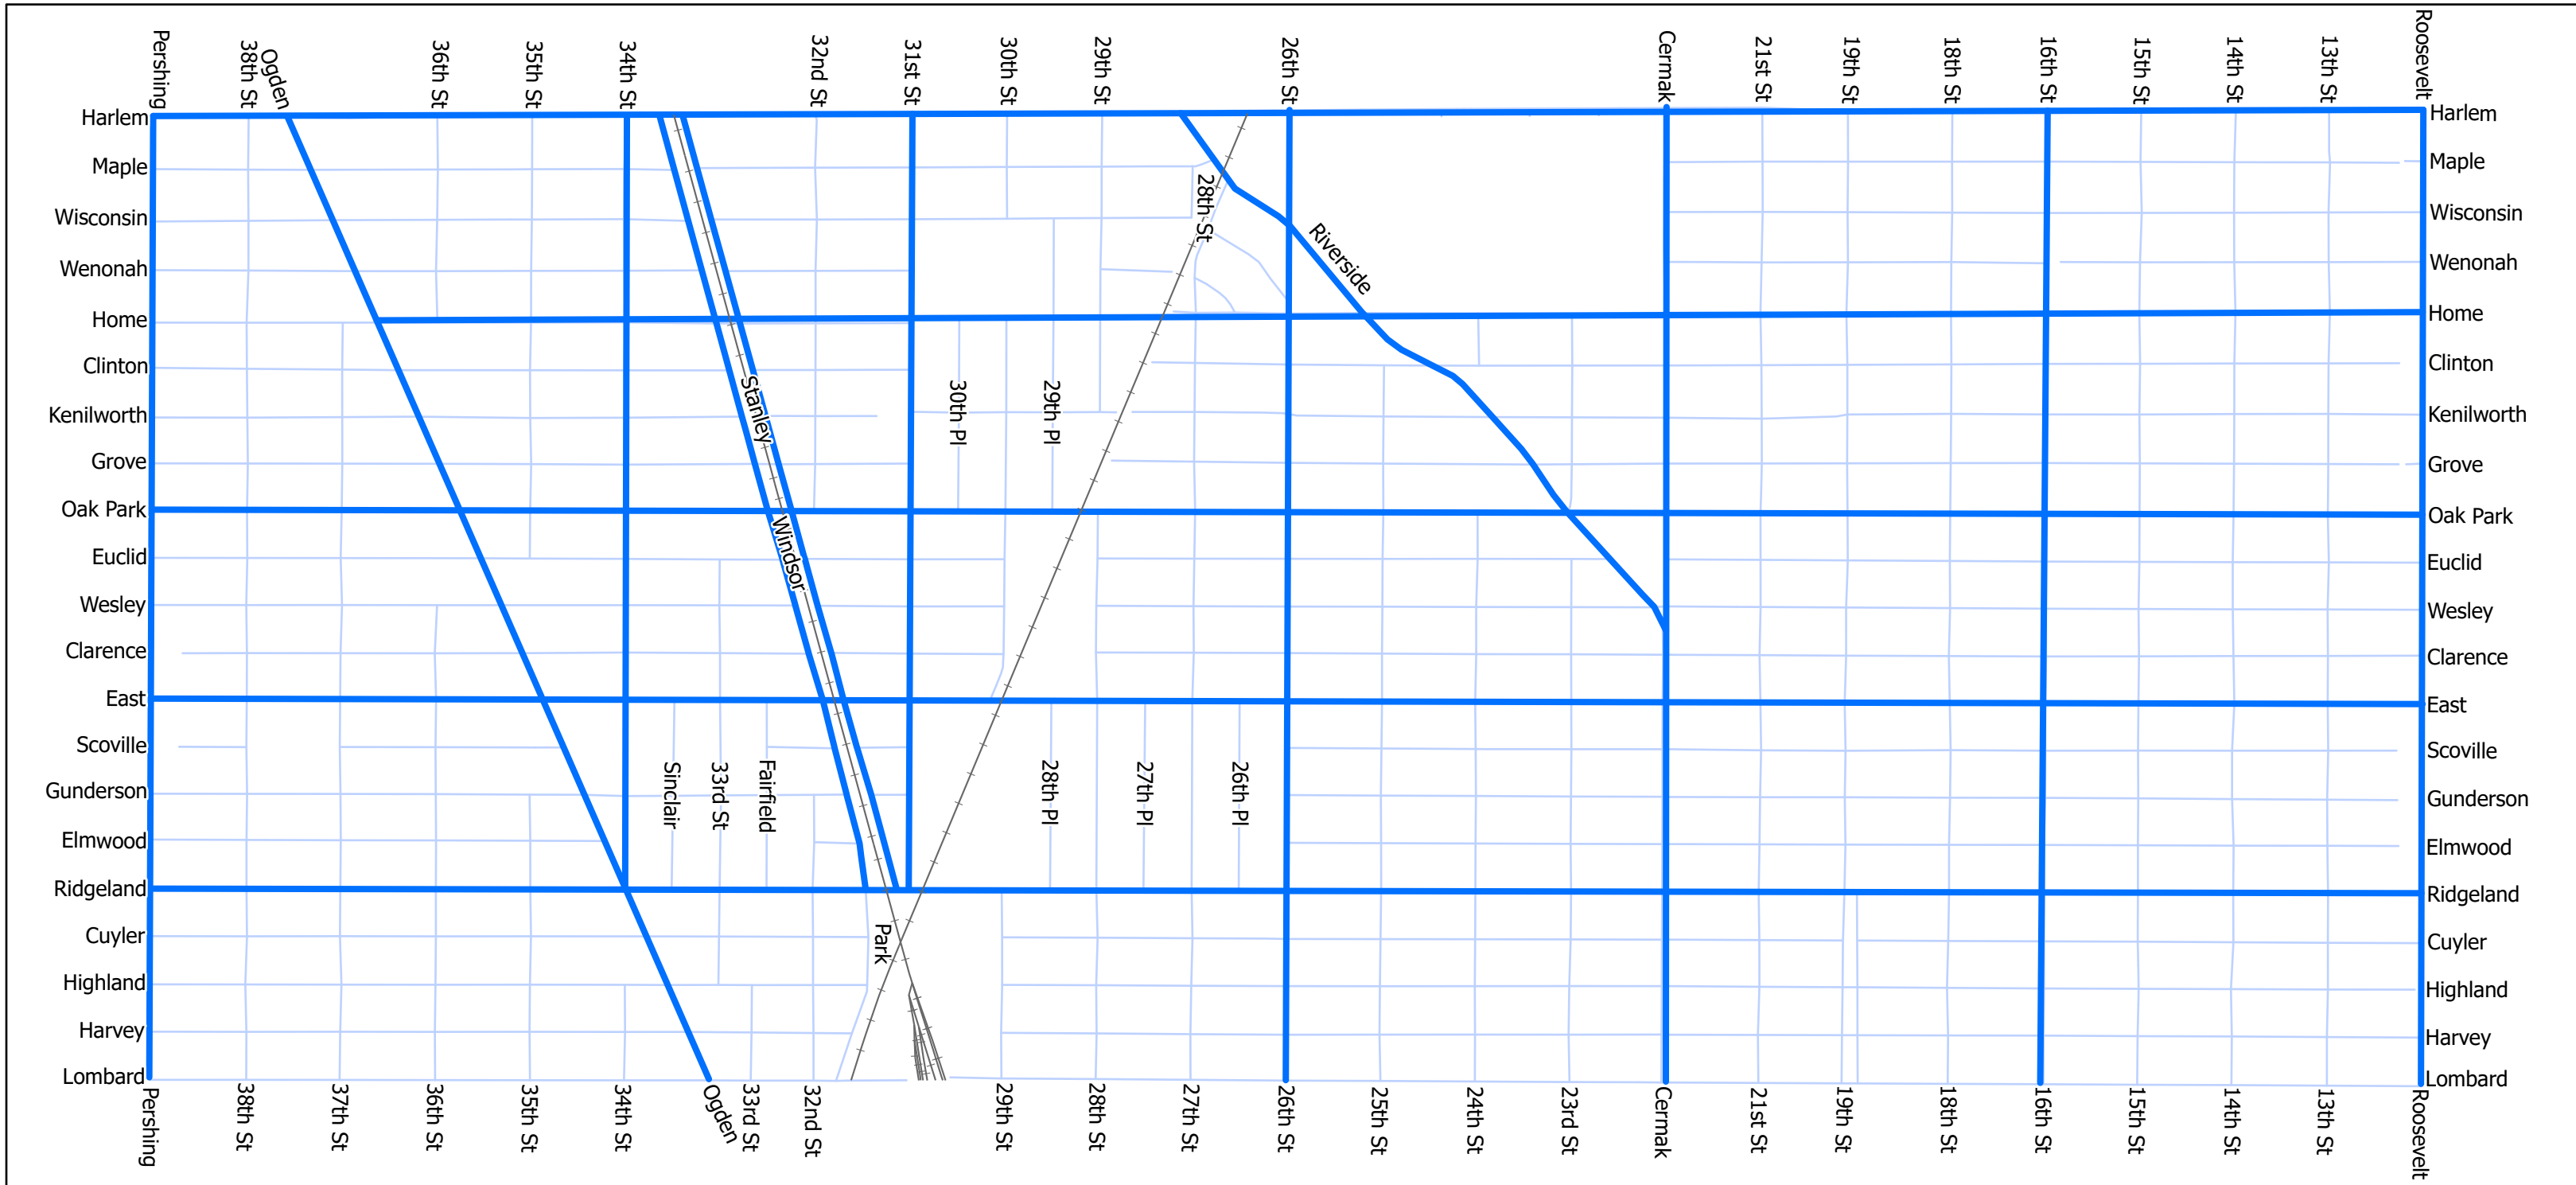

City of Berwyn

2024 Snow Routes/Rutas de Limpieza de Nieve

- Legend**
- Snow Routes
 - Roadway Centerlines
 - Railroads

Disclaimer: This map is for reference only. Data provided is derived from multiple sources. The City of Berwyn disclaims all responsibility for the accuracy or completeness of the data shown herein. Sources: Snow Routes - The City of Berwyn. Roadways and Railroads - Illinois Department of Transportation