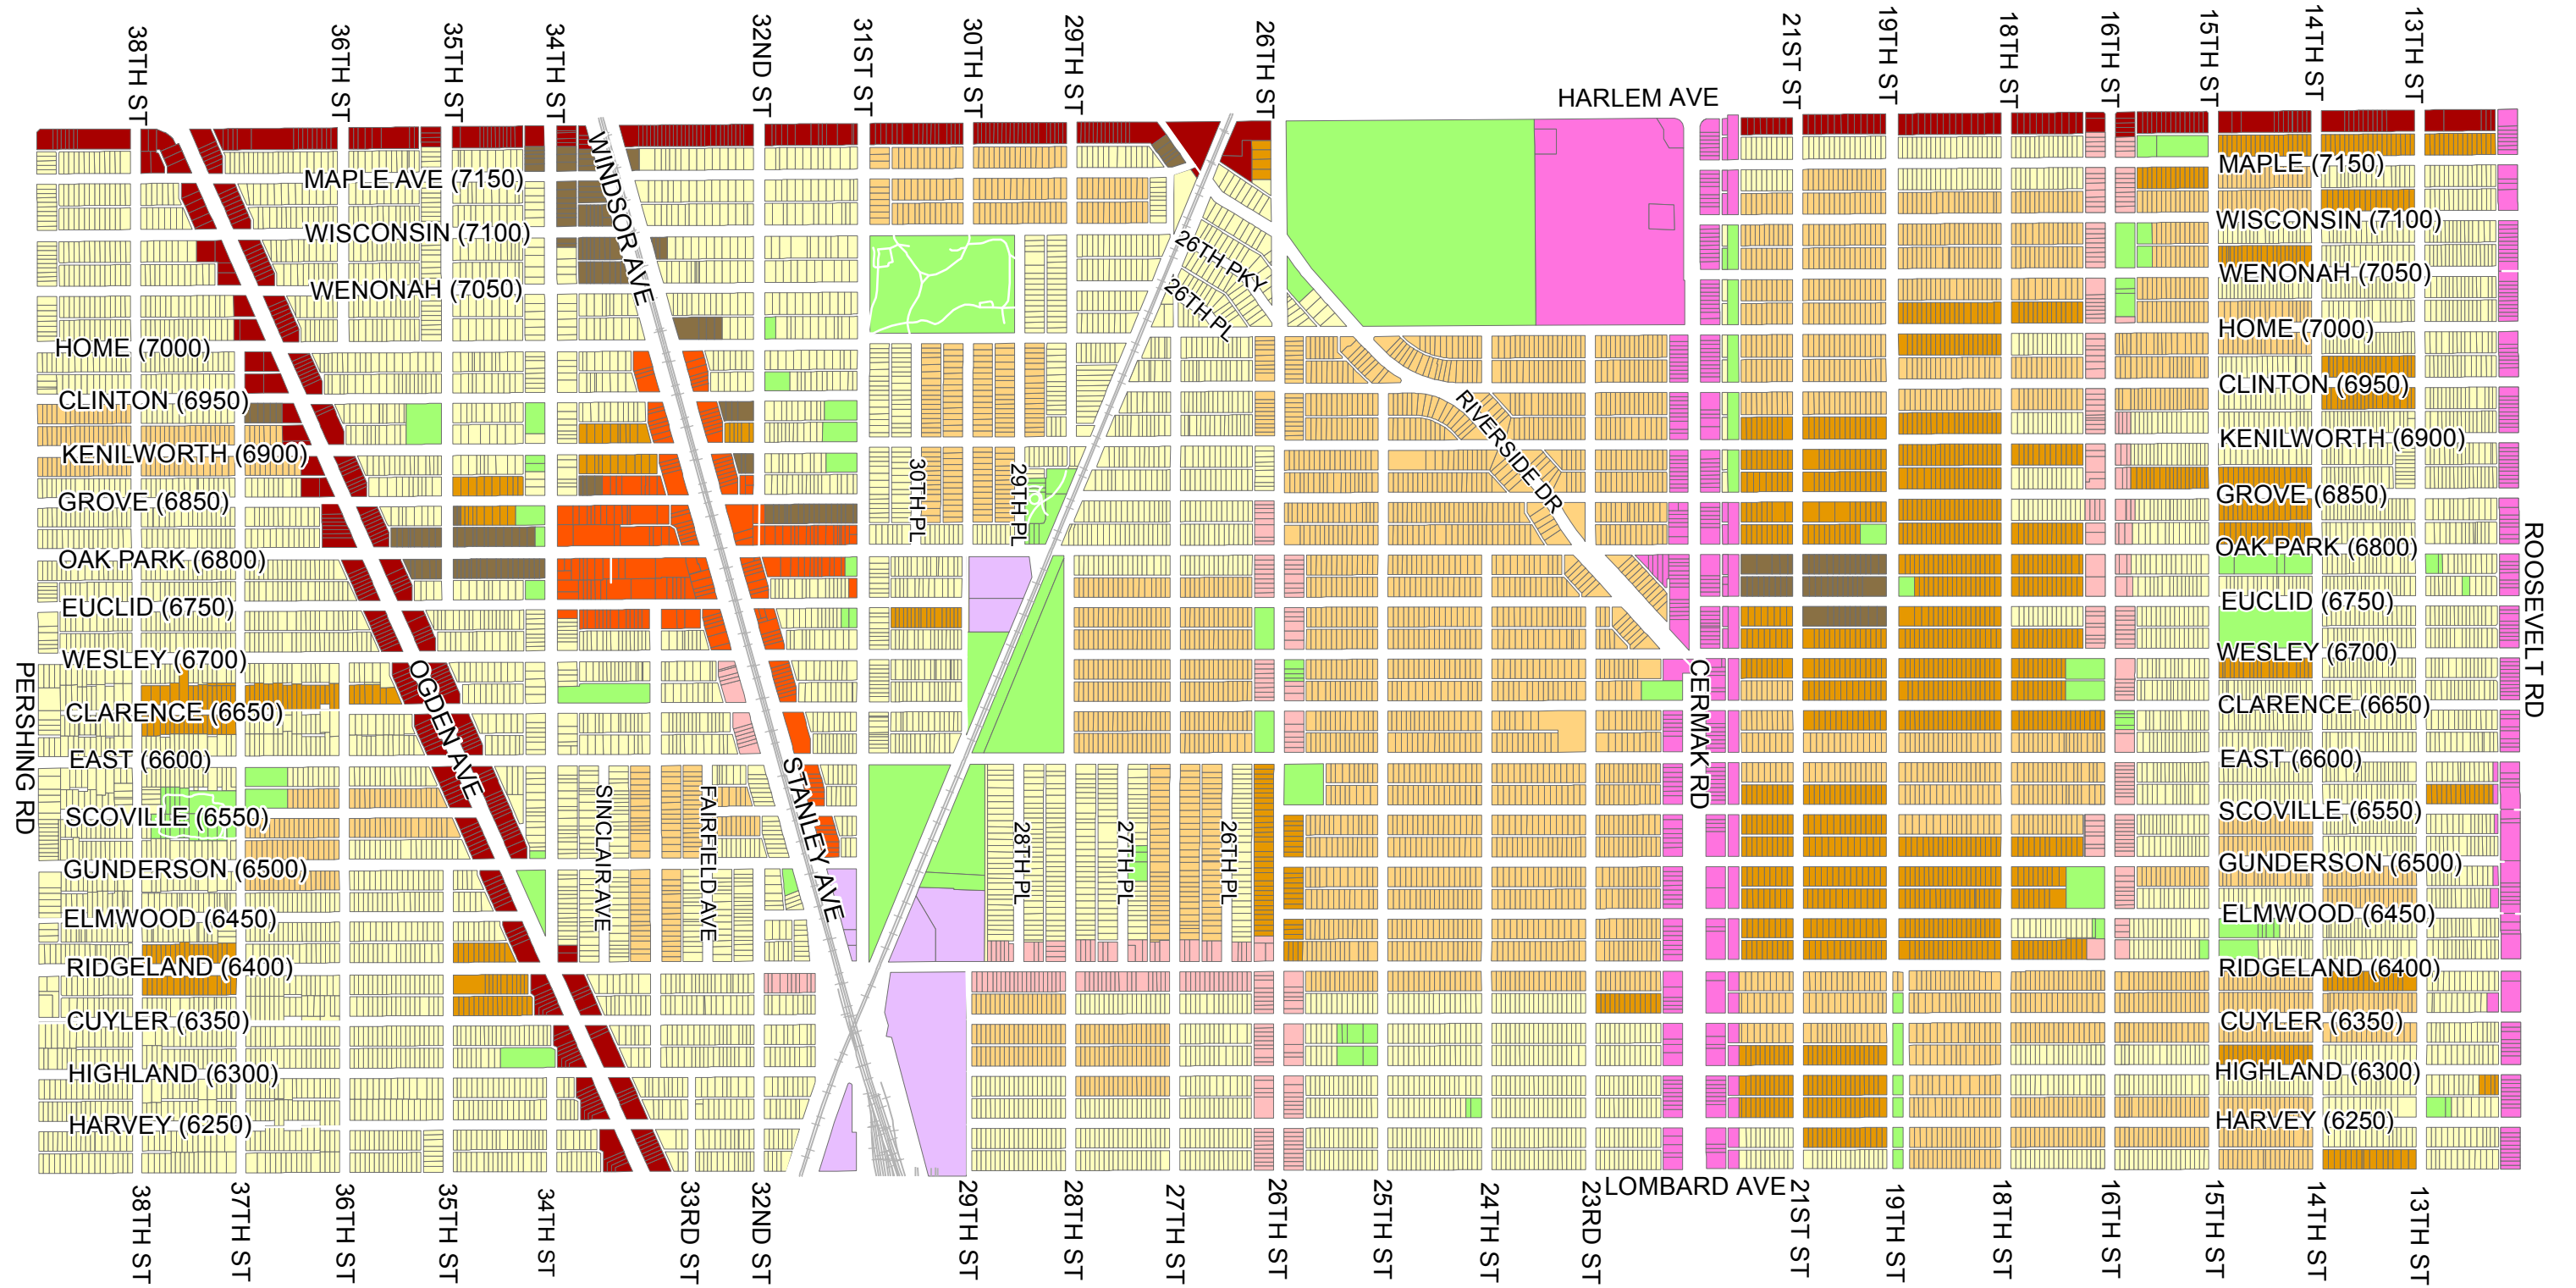

City of Berwyn Zoning Map

Berwyn Zoning Districts

New Zoning Districts

- | | | | |
|---|-------------------------------------|---|--------------------------------------|
|  | C-1 Neighborhood Mixed-Use District |  | I Industrial District |
|  | C-2 Traditional Mixed-Use District |  | P Public Areas District |
|  | C-3 Depot Mixed-Use District |  | R-1 Single-Family Residence District |
|  | C-4 Corridor Commercial District |  | R-2 Bungalow District |
| | |  | R-3 Two-Family Residence District |
| | |  | R-4 Multi-Family Residence District |