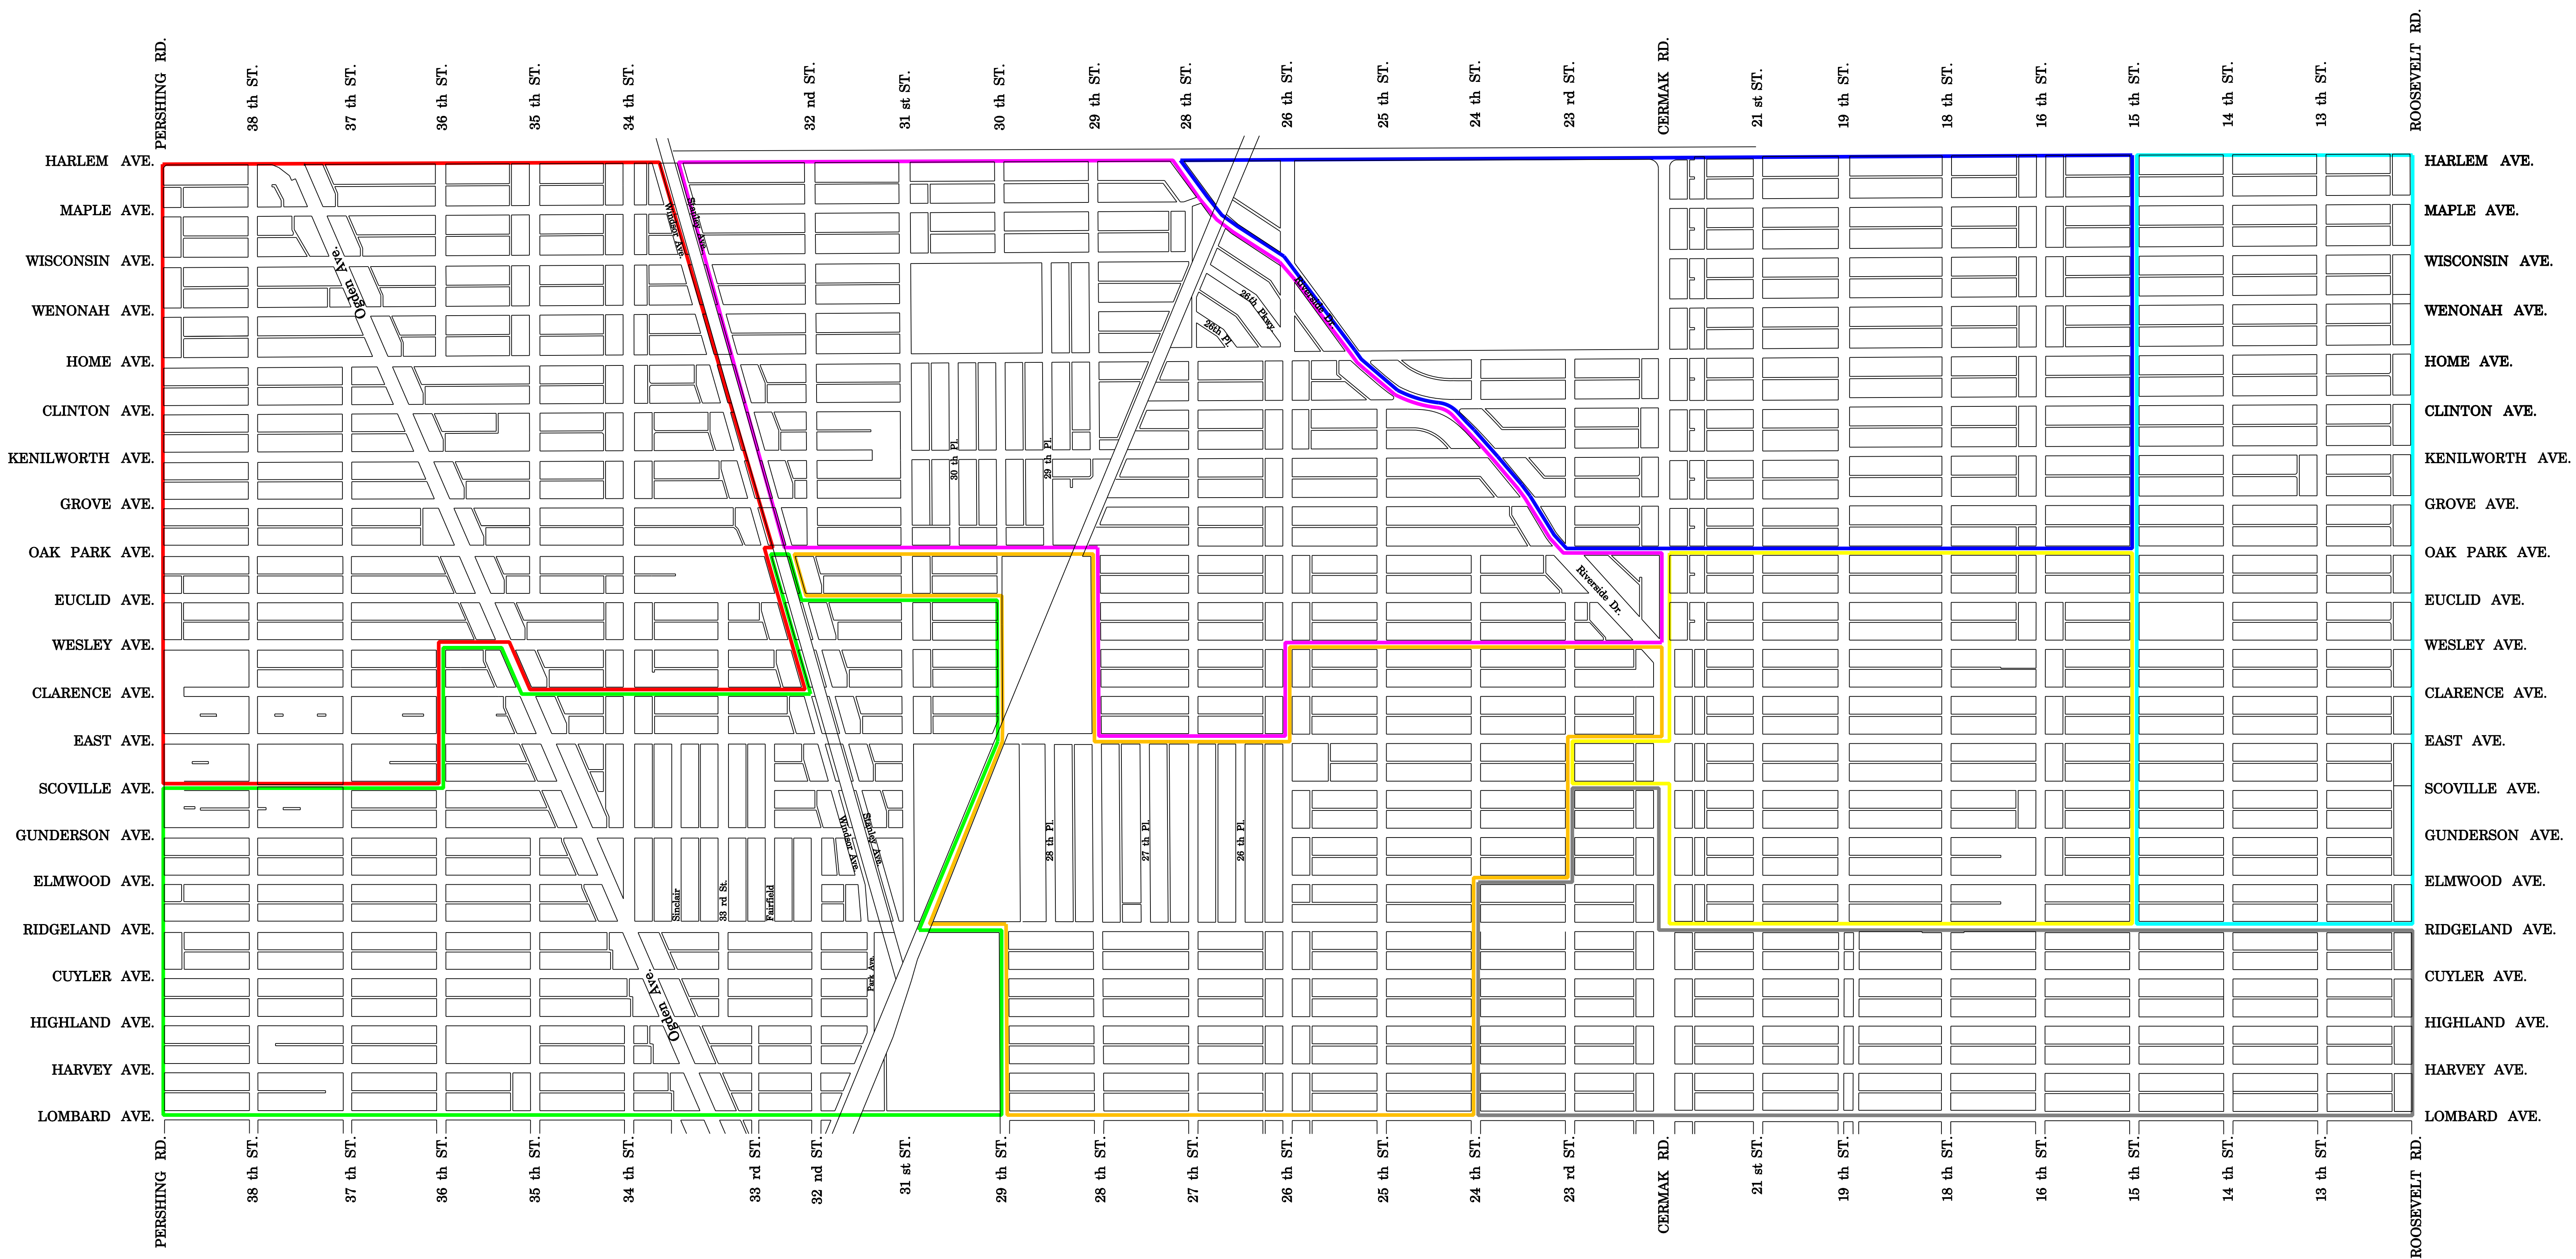

# CITY OF BERWYN WARD BOUNDARIES

July 14, 2010