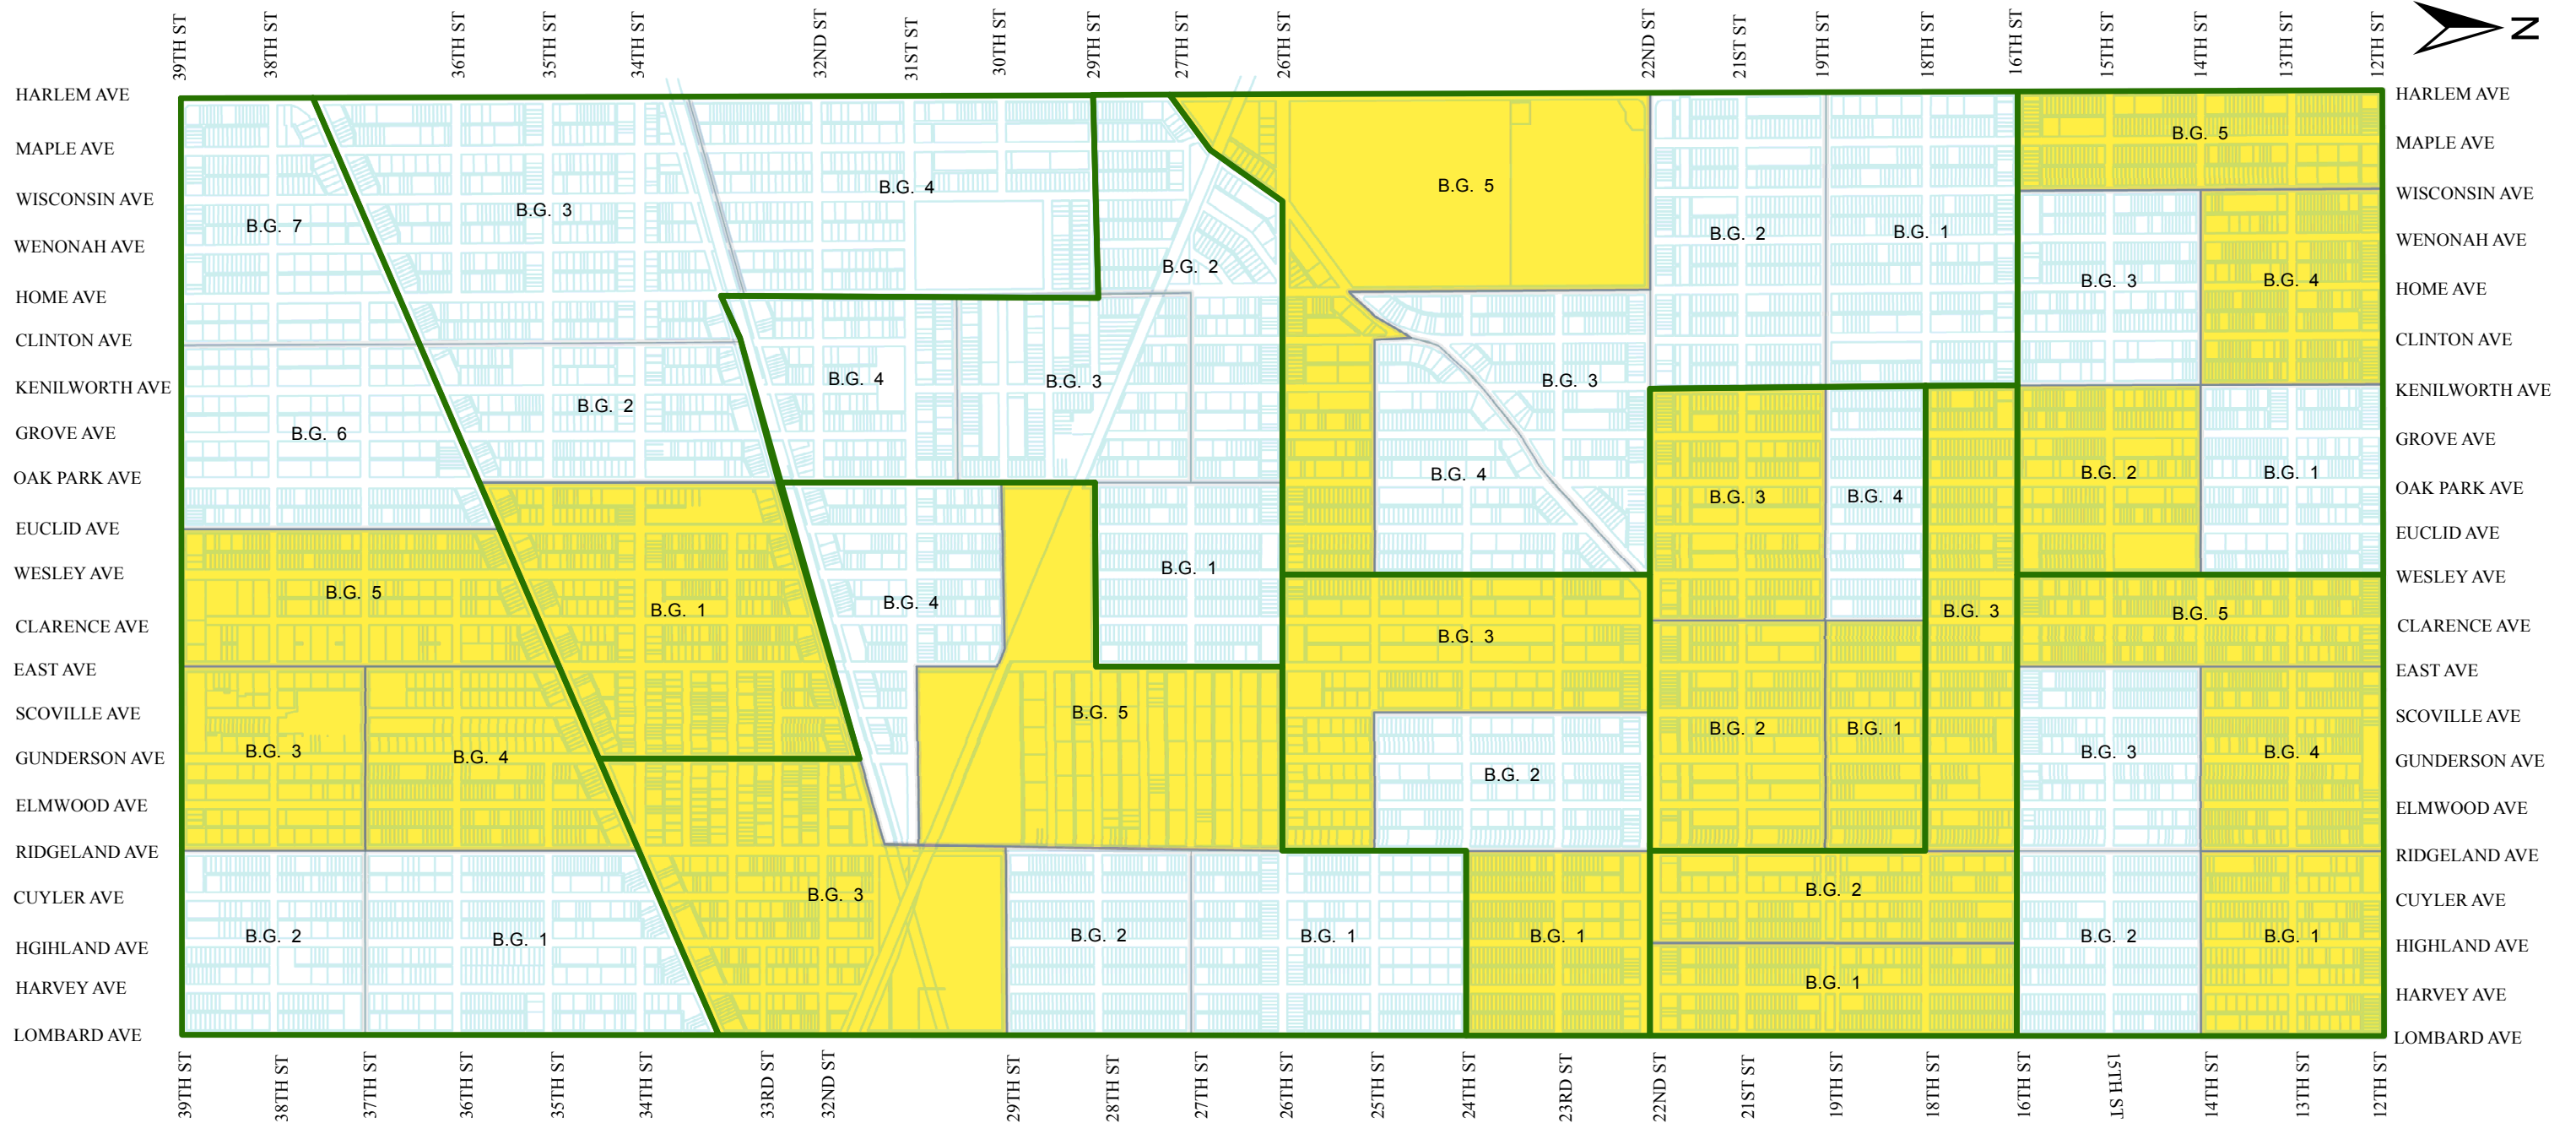

City of Berwyn CDBG Map (2010)

Created By: City of Berwyn Engineering

Legend

-  Census Tracts
-  Block Groups
-  Existing LOW/MOD